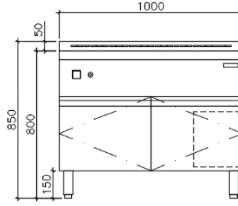

TG10075

unico® is a registered trademark of Kitchen Concepts (HK) Ltd.

UNICO® Teppanyaki Grill Specifications

Teppanyaki Grill (model: TG10075)

Dimensions (W x D x H) mm	1000 x 750 x 850
Steel plate dimensions (W x D x Tk) mm	960 x 550 x 20
Exhaust rate	500 cfm
Static pressure	50 mm W.G.
Filter type	Grease filter
Electric rating	8 kW
Power requirement	380V / 50Hz / 3ph+N