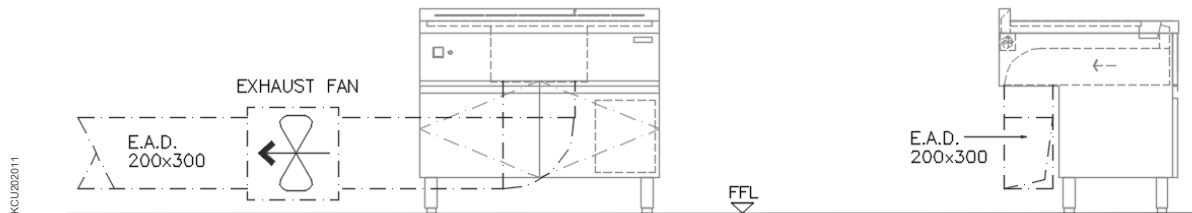

UNICO® Teppanyaki Grill Specifications

Teppanyaki Grill (model: TG10075)

Dimensions (W x D x H) mm	1000 x 750 x 850
Steel plate dimensions (W x D x Tk) mm	960 x 550 x 20
Exhaust rate	500 cfm
Static pressure	50 mm W.G.
Filter type	Grease filter
Electric rating	8 kW
Power requirement	380V / 50Hz / 3ph+N

Installation Drawings with Exhaust System

KCU202011