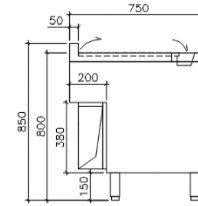

TG10075

unico® is a registered trademark of Kitchen Concepts (HK) Ltd.

UNICO® Teppanyaki Grill Specifications

Teppanyaki Grill (model: TG10075)

Dimensions (W x D x H) mm	1000 x 750 x 850
Steel plate dimensions (W x D x Tk) mm	960 x 550 x 20
Exhaust rate	500 cfm
Static pressure	50 mm W.G.
Filter type	Grease filter
Electric rating	8 kW
Power requirement	380V / 50Hz / 3ph+N