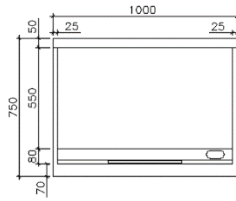

TG10075

unico® is a registered trademark of Kitchen Concepts (HK) Ltd.

UNICO® Teppanyaki Grill Specifications

Teppanyaki Grill (model: TG10075)

Dimensions (W x D x H) mm	1000 x 750 x 850
Steel plate dimensions (W x D x Tk) mm	960 x 550 x 20
Exhaust rate	500 cfm
Static pressure	50 mm W.G.
Filter type	Grease filter
Electric rating	8 kW
Power requirement	380V / 50Hz / 3ph+N