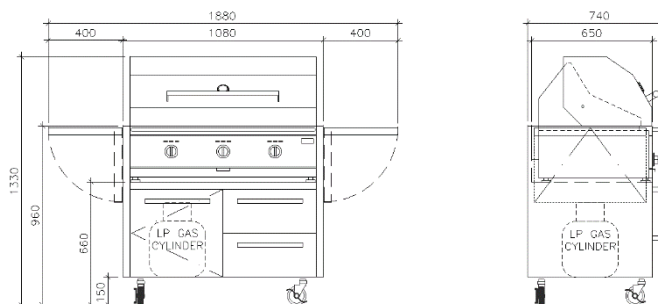

47,800 BTU Gas (14 kW)

BBQ Stove (model: BG-1000)

Dimensions (W x D x H) mm

1000 x 720 x 670

Burner rating

78,500 BTU Gas (23 kW)

Application Drawings

Stainless Steel Drawer Cabinet

Dimensions (W x D x H) mm

600 x 670 x 550

Internal drawer dimensions (W x D x H) mm

510 x 520 x 300

Stainless Steel Sink Cabinet

Dimensions (W x D x H) mm

1000 x 670 x 850

Sink size

450 x 450 x 250

Cabinet internal dimensions (W x D x H) mm

910 x 550 x 600

Stainless Steel Mobile Stand

Dimensions (W x D x H) mm

1080+400+100 x 740 x 960

Remarks: The outdoor stainless steel counter can be custom made according to customer's requirement.