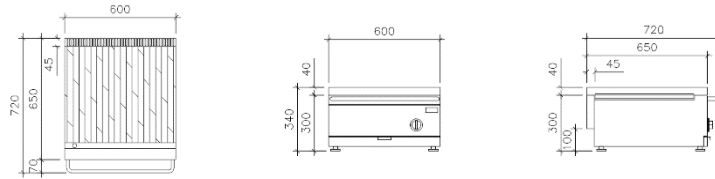

BG-600

BG-1000 w/ dome cover

unico® is a registered trademark of Kitchen Concepts (HK) Ltd.

UNICO® Outdoor BBQ Stove Specifications

BBQ Stove (model: BG-600)

Dimensions (W x D x H) mm

600 x 720 x 300

Burner rating

47,800 BTU Gas (14 kW)

BBQ Stove (model: BG-1000)

Dimensions (W x D x H) mm

1000 x 720 x 670

Burner rating

78,500 BTU Gas (23 kW)

Application Drawings

Stainless Steel Drawer Cabinet

Dimensions (W x D x H) mm

600 x 670 x 550

Internal drawer dimensions (W x D x H) mm

510 x 520 x 300

Stainless Steel Sink Cabinet

Dimensions (W x D x H) mm

1000 x 670 x 850

Sink size

450 x 450 x 250

Cabinet internal dimensions (W x D x H) mm

910 x 550 x 600

Stainless Steel Mobile Stand

Dimensions (W x D x H) mm

1080+400+100 x 740 x 960

Remarks: The outdoor stainless steel counter can be custom made according to customer's requirement.