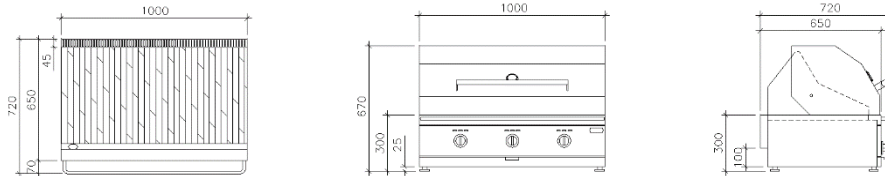

BG-600

BG-1000 w/ dome cover

unico® is a registered trademark of Kitchen Concepts (HK) Ltd.

UNICO® Outdoor BBQ Stove Specifications

BBQ Stove (model: BG-600)

Dimensions (W x D x H) mm

600 x 720 x 300

Burner rating

47,800 BTU Gas (14 kW)

BBQ Stove (model: BG-1000)

Dimensions (W x D x H) mm

1000 x 720 x 670

Burner rating

78,500 BTU Gas (23 kW)

Application Drawings

Stainless Steel Drawer Cabinet

Dimensions (W x D x H) mm

600 x 670 x 550

Internal drawer dimensions (W x D x H) mm

510 x 520 x 300

Stainless Steel Sink Cabinet

Dimensions (W x D x H) mm

1000 x 670 x 850

Sink size

450 x 450 x 250

Cabinet internal dimensions (W x D x H) mm

910 x 550 x 600

Stainless Steel Mobile Stand

Dimensions (W x D x H) mm

1080+400+100 x 740 x 960

Remarks: The outdoor stainless steel counter can be custom made according to customer's requirement.