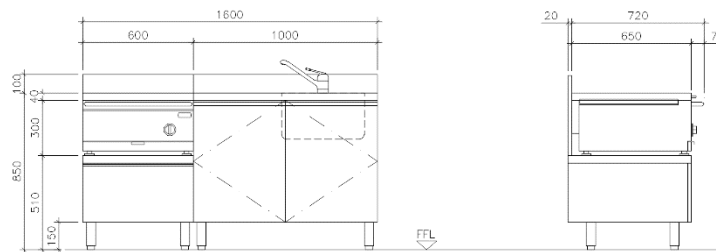

BG-600

BG-1000 w/ dome cover

unico® is a registered trademark of Kitchen Concepts (HK) Ltd.

UNICO® Outdoor BBQ Stove Specifications

BBQ Stove (model: BG-600)

Dimensions (W x D x H) mm

600 x 720 x 300

Burner rating

47,800 BTU Gas (14 kW)

BBQ Stove (model: BG-1000)

Dimensions (W x D x H) mm

1000 x 720 x 670

Burner rating

78,500 BTU Gas (23 kW)

Application Drawings

Stainless Steel Drawer Cabinet

Dimensions (W x D x H) mm

600 x 670 x 550

Internal drawer dimensions (W x D x H) mm

510 x 520 x 300

Stainless Steel Sink Cabinet

Dimensions (W x D x H) mm

1000 x 670 x 850

Sink size

450 x 450 x 250

Cabinet internal dimensions (W x D x H) mm

910 x 550 x 600

Stainless Steel Mobile Stand

Dimensions (W x D x H) mm

1080+400+100 x 740 x 960

Remarks: The outdoor stainless steel counter can be custom made according to customer's requirement.